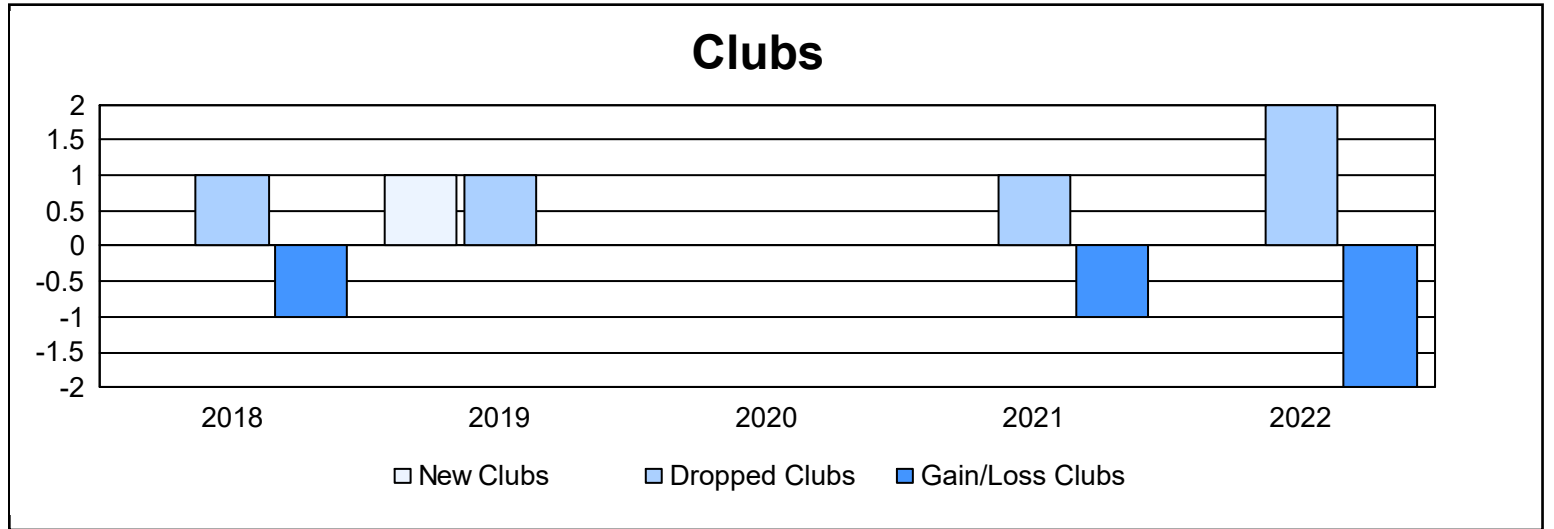

Year	New Clubs	Dropped Clubs	Gain/ Loss Clubs	New Members	Charter Members	Reinstate Members	Transfer Members	Total Member Added	Total Members Dropped	Gain/ Loss Members
2017-2018	0	1	-1	68	1	11	4	84	163	-79
2018-2019	1	1	0	85	23	8	6	122	111	11
2019-2020	0	0	0	89	1	3	6	99	121	-22
2020-2021	0	1	-1	98	0	3	0	101	158	-57
2021-2022	0	2	-2	98	1	7	21	127	163	-36
<b>Average</b>	<b>0</b>	<b>1</b>	<b>-1</b>	<b>88</b>	<b>5</b>	<b>6</b>	<b>7</b>	<b>107</b>	<b>143</b>	<b>-37</b>

### Membership Composition June 2022 Cumulative