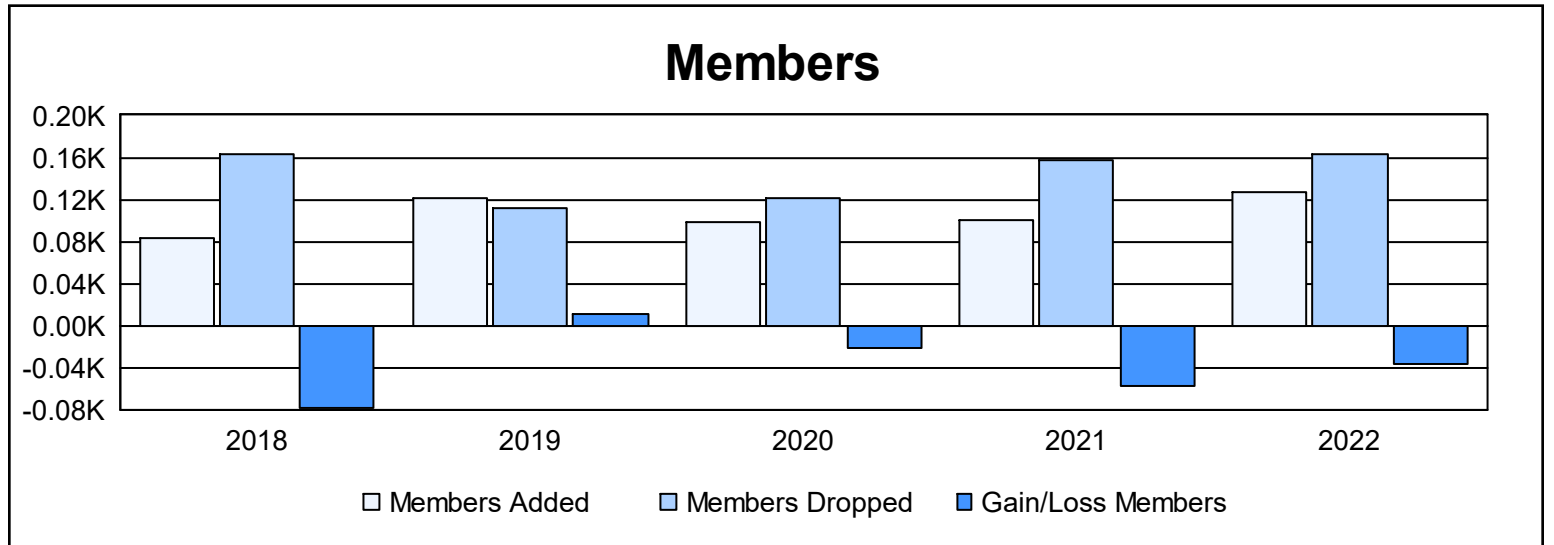

Year	New Clubs	Dropped Clubs	Gain/ Loss Clubs	New Members	Charter Members	Reinstate Members	Transfer Members	Total Member Added	Total Members Dropped	Gain/ Loss Members
2017-2018	0	1	-1	68	1	11	4	84	163	-79
2018-2019	1	1	0	85	23	8	6	122	111	11
2019-2020	0	0	0	89	1	3	6	99	121	-22
2020-2021	0	1	-1	98	0	3	0	101	158	-57
2021-2022	0	2	-2	98	1	7	21	127	163	-36
<b>Average</b>	<b>0</b>	<b>1</b>	<b>-1</b>	<b>88</b>	<b>5</b>	<b>6</b>	<b>7</b>	<b>107</b>	<b>143</b>	<b>-37</b>

### Membership Composition June 2022 Cumulative