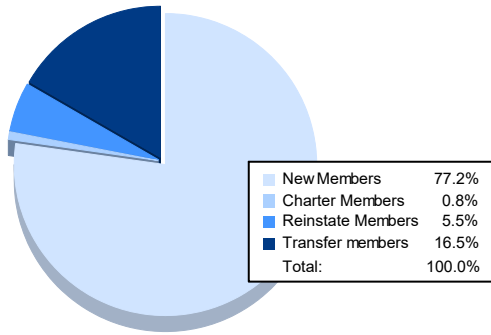

Year	New Clubs	Dropped Clubs	Gain/ Loss Clubs	New Members	Charter Members	Reinstate Members	Transfer Members	Total Member Added	Total Members Dropped	Gain/ Loss Members
2017-2018	0	1	-1	68	1	11	4	84	163	-79
2018-2019	1	1	0	85	23	8	6	122	111	11
2019-2020	0	0	0	89	1	3	6	99	121	-22
2020-2021	0	1	-1	98	0	3	0	101	158	-57
2021-2022	0	2	-2	98	1	7	21	127	163	-36
<b>Average</b>	<b>0</b>	<b>1</b>	<b>-1</b>	<b>88</b>	<b>5</b>	<b>6</b>	<b>7</b>	<b>107</b>	<b>143</b>	<b>-37</b>

### Membership Composition June 2022 Cumulative